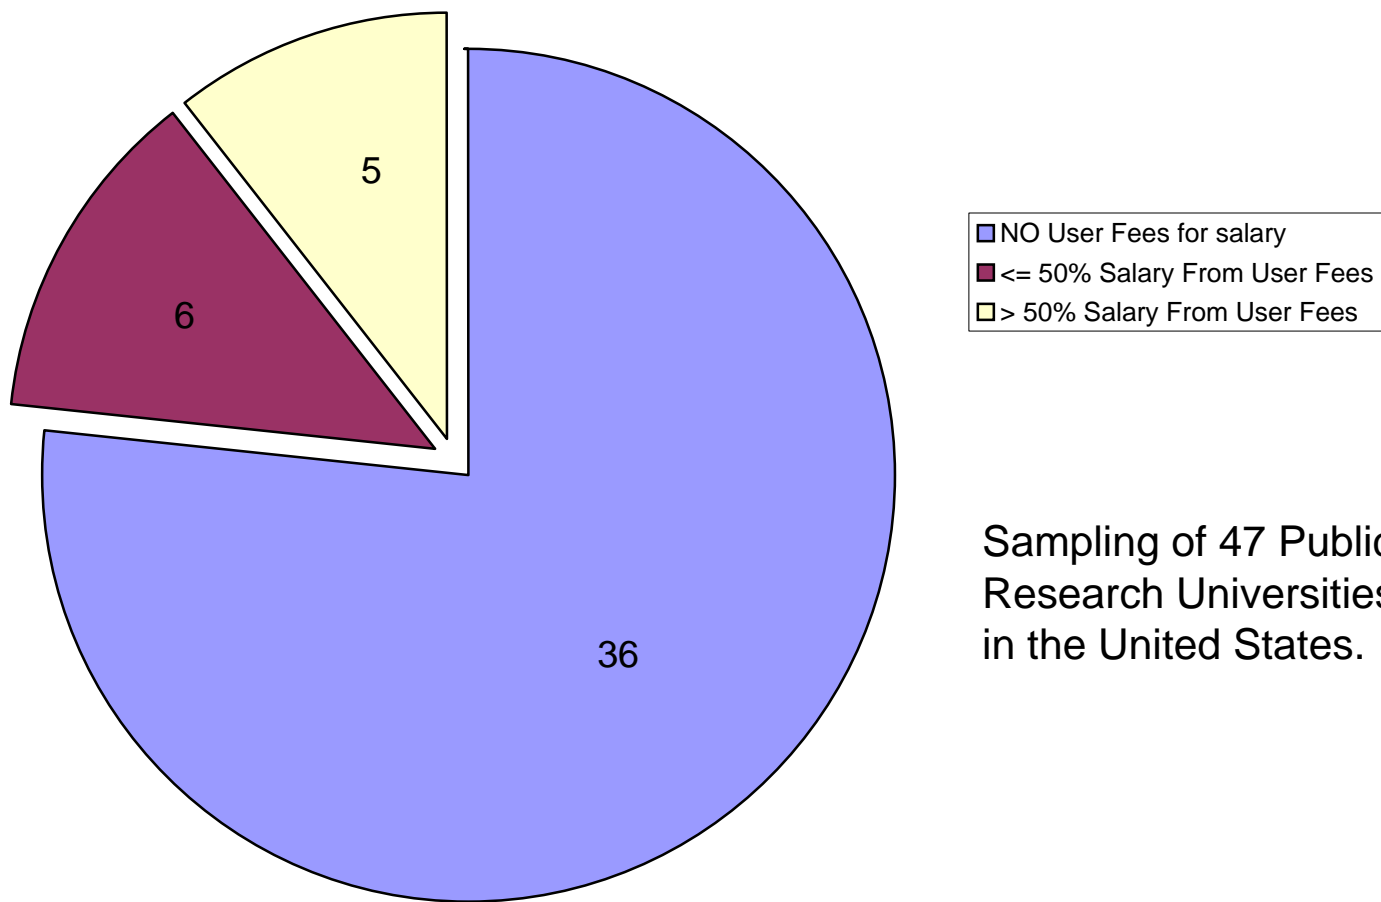

# User Fees used to pay Salary of NMR Facility Manager/Director

Sampling of 47 Public Research Universities in the United States.