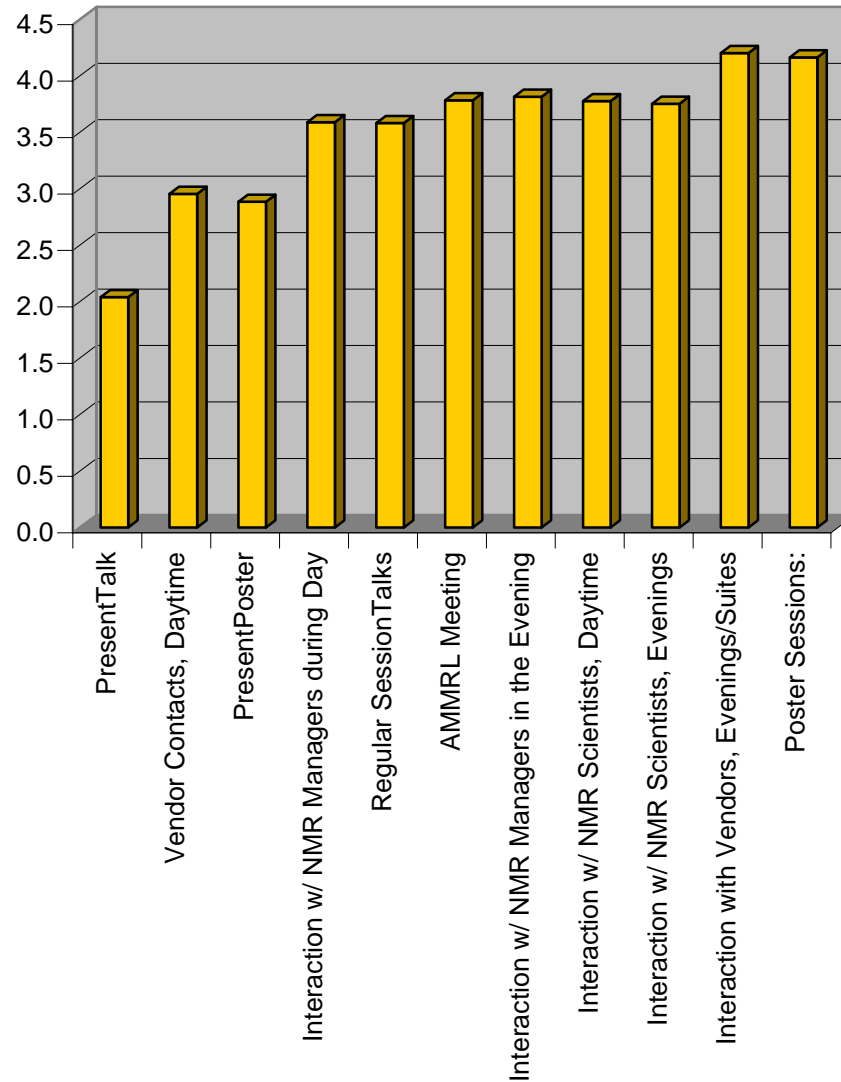

AMMRL ENC Survey Results: November 26, 2002

ENC Survey Results: Academic Lab Managers Average Response

Weighted Average Response:

Weighted as follows:

- Almost Always Attend ENC: 3x
- Sometimes Attend ENC: 2x
- Rarely Attend ENC: 1x

ENC Survey Results, Academic Facility Managers and Industrial Lab Managers Separated

ENC Survey Results: Academic Lab Managers Average Response

ENC Survey Results: Industrial-Lab Managers Average Response