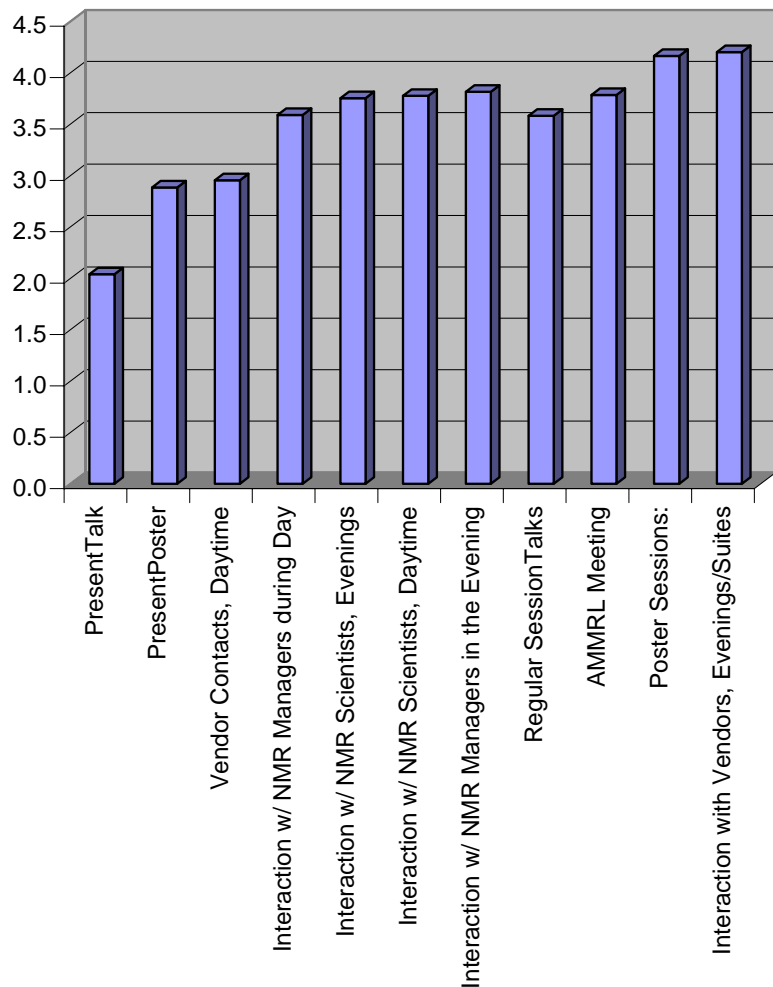

AMMRL ENC Survey Results: November 26, 2002

ENC Survey Results: Academic Lab Managers Average Response

Weighted Average Response:

Weighted as follows:

- Almost Always Attend ENC: 3x
- Sometimes Attend ENC: 2x
- Rarely Attend ENC: 1x

ENC Survey Results, Academic Facility Managers and Industrial Lab Managers Separated

ENC Survey Results: Academic Lab Managers Average Response

ENC Survey Results: Industrial-Lab Managers Average Response